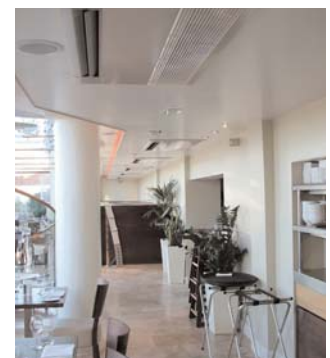

TOSHIBA

Leading Innovation >>>

Toshiba Solutions

Pub redevelopment – one-way cassettes fit the bill

Equipment:

Toshiba R410A VRF
SMMS heat pumps
One way cassettes
R410A Digital Inverter
Split system

The refurbishment has been extensive

Application details

The extent of the glazing means high heat losses and gains

A stunning, architect-designed pub refurbishment on the banks of the River Dee has created a picturesque new restaurant venue for Chester – The Red House. Toshiba air conditioning helped to transform the building and contributes to the success of the building's dramatic terraced glazed façade. Different spaces inside the remodeled building required different air conditioning solutions.

The one-way cassettes proved ideal for the booths area

TOSHIBA

Leading Innovation >>>

Solution

The former pub is now a 130 cover contemporary restaurant, popular at lunchtime and in the evenings. Everything was stripped out to virtually a bare shell and totally re-fitted. Now its décor is chic and the views are outstanding. The investment made by the owner was considerable and the air conditioning system had to be the right one.

Unusually, the layout of the dining area lent itself to the neat arrangement of six Toshiba one-way blow ceiling cassettes in a row near the spine wall of the building below the mezzanine floor.

The restaurant owner is delighted and, says "the installation worked out very well."