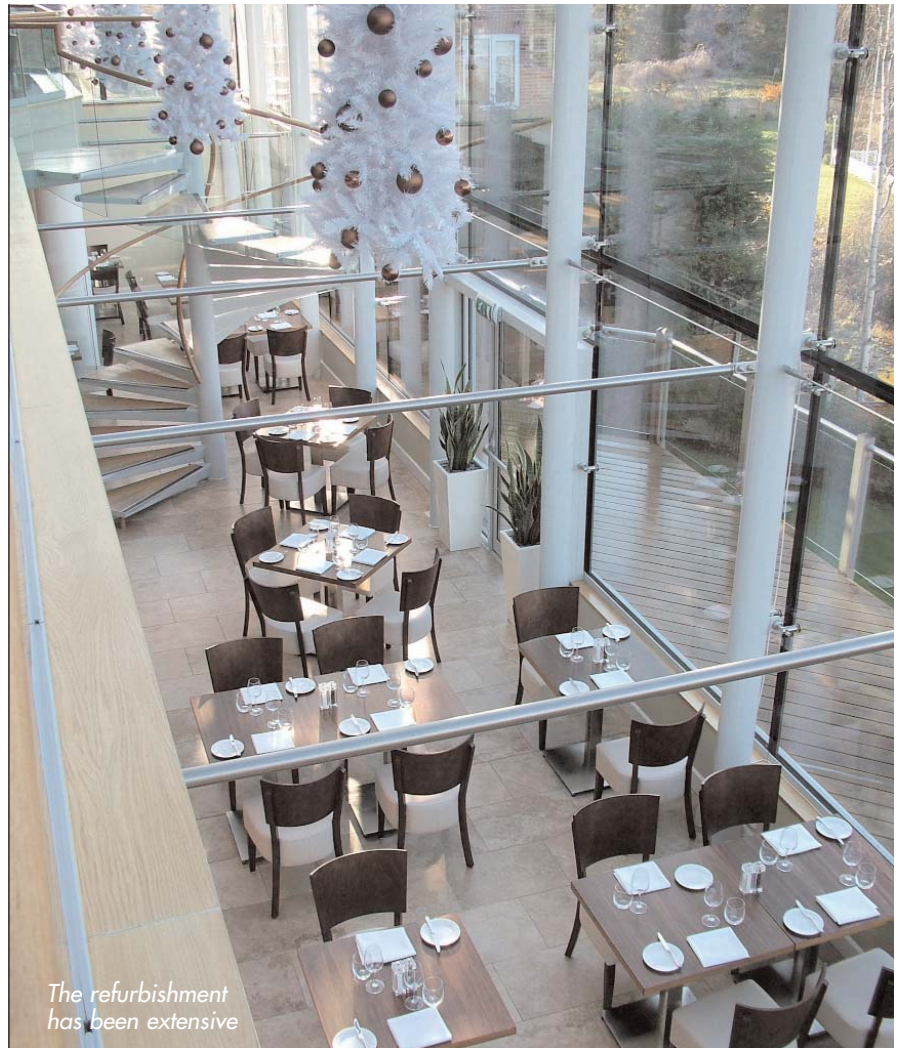

TOSHIBA

Leading Innovation >>>

Toshiba Solutions

Pub redevelopment – one-way cassettes fit the bill

Equipment:

Toshiba R410A VRF
SMMS heat pumps
One way cassettes
R410A Digital Inverter
Split system

The refurbishment has been extensive

Application details

The extent of the glazing means high heat losses and gains

A stunning, architect-designed pub refurbishment on the banks of the River Dee has created a picturesque new restaurant venue for Chester – The Red House. Toshiba air conditioning helped to transform the building and contributes to the success of the building's dramatic terraced glazed façade. Different spaces inside the remodeled building required different air conditioning solutions.

The one-way cassettes proved ideal for the booths area

TOSHIBA

Leading Innovation >>>

Solution

The former pub is now a 130 cover contemporary restaurant, popular at lunchtime and in the evenings. Everything was stripped out to virtually a bare shell and totally re-fitted. Now its décor is chic and the views are outstanding. The investment made by the owner was considerable and the air conditioning system had to be the right one.

Unusually, the layout of the dining area lent itself to the neat arrangement of six Toshiba one-way blow ceiling cassettes in a row near the spine wall of the building below the mezzanine floor.

The restaurant owner is delighted and, says "the installation worked out very well."