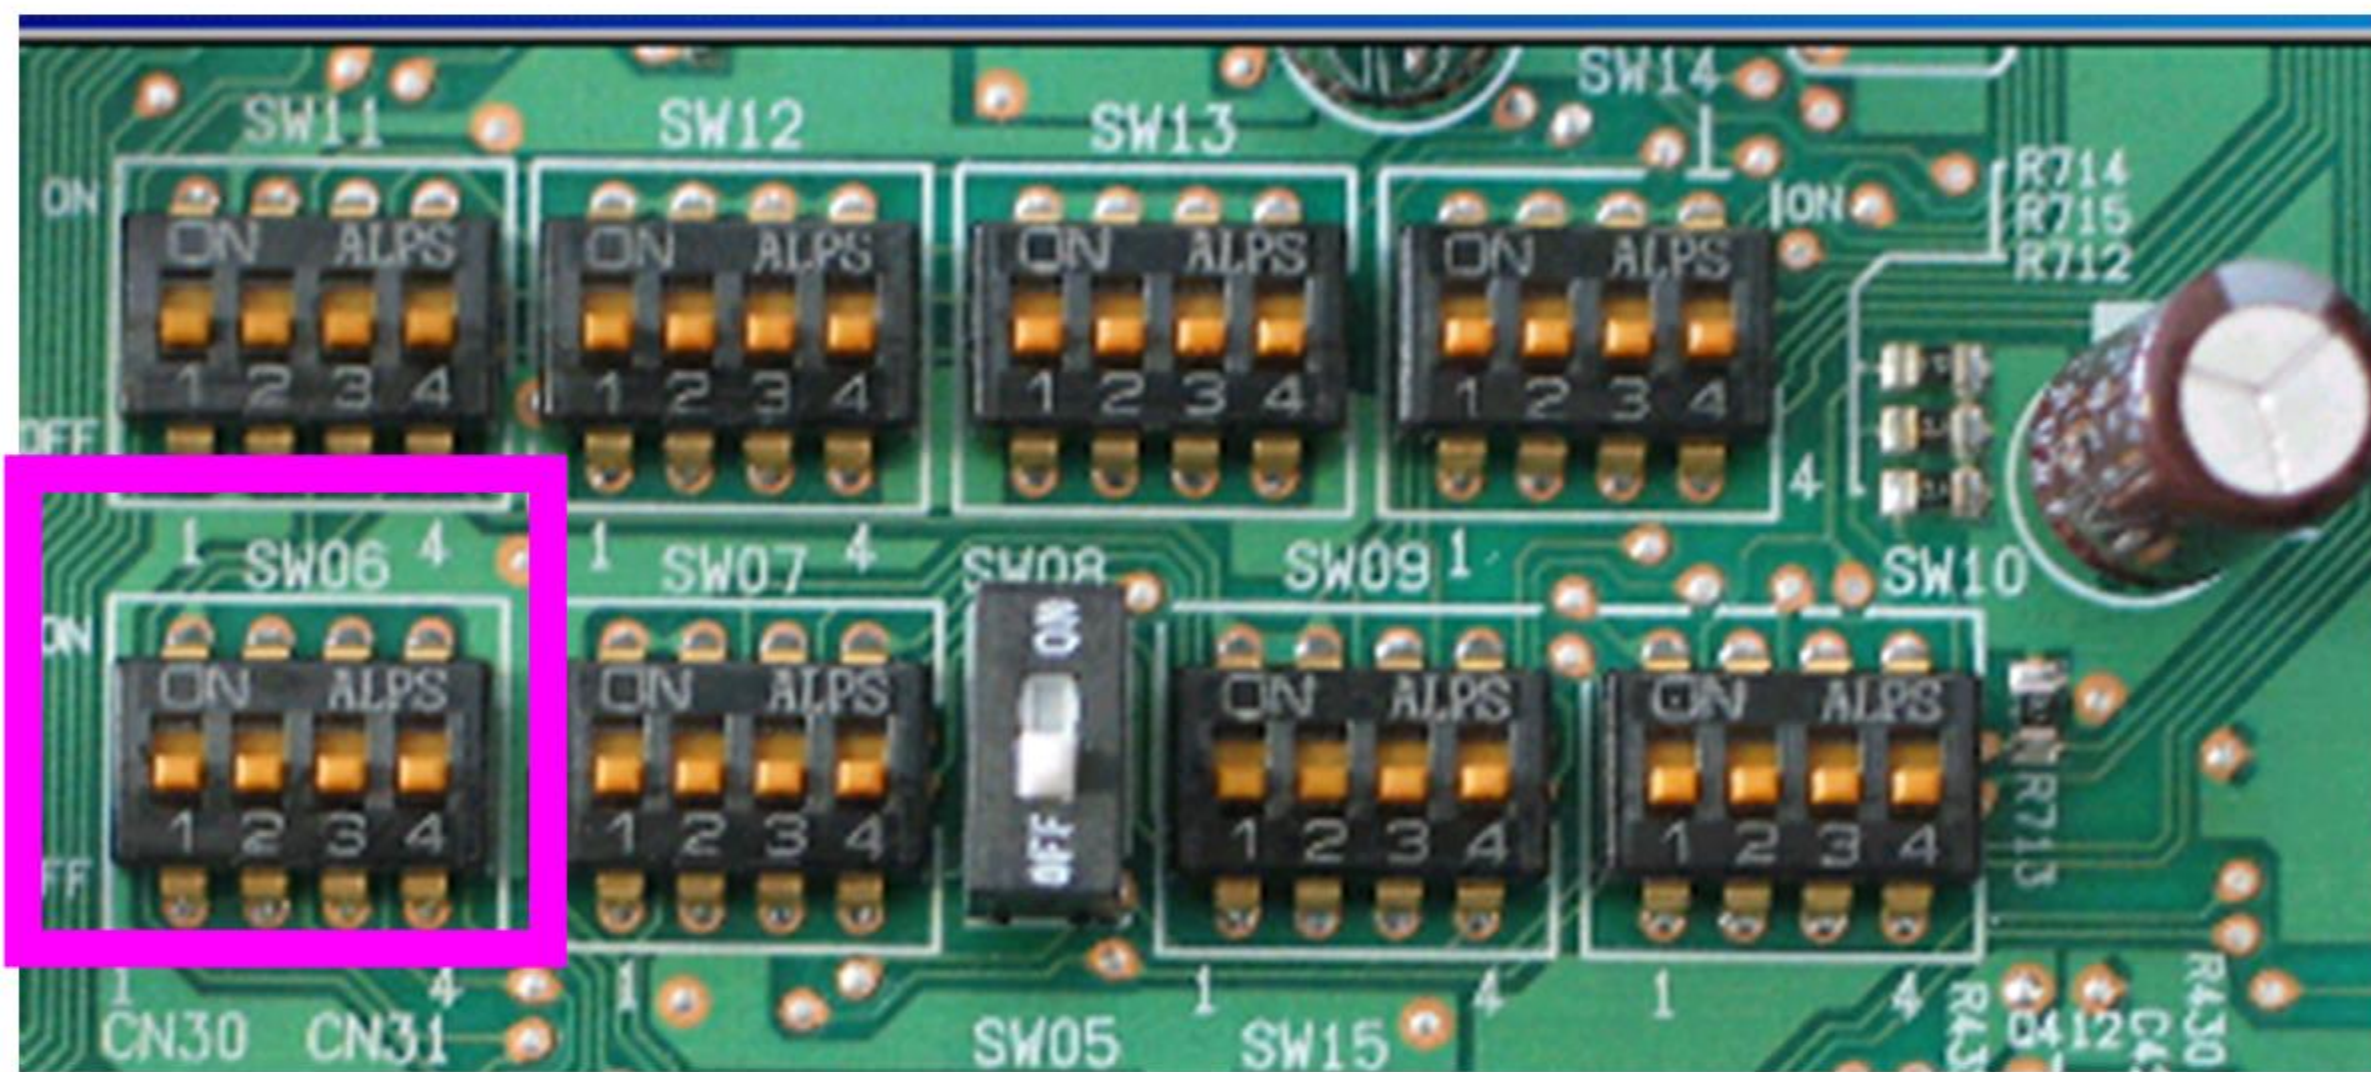

Individual compressor disabled

Applicable to any outdoor unit within system
Operation continues normally

Compressor or IPDU board trouble

Disable only one by Bit 1, 2 or 3 **ON**

	Bit 1	Bit 2	Bit 3	Bit 4
Initial setup at shipment from factory	Off	Off	Off	Off
No.1 compressor if defective	ON	Off	Off	Off
No.2 compressor if defective	Off	ON	Off	Off
No.3 compressor if defective	Off	Off	ON	Off